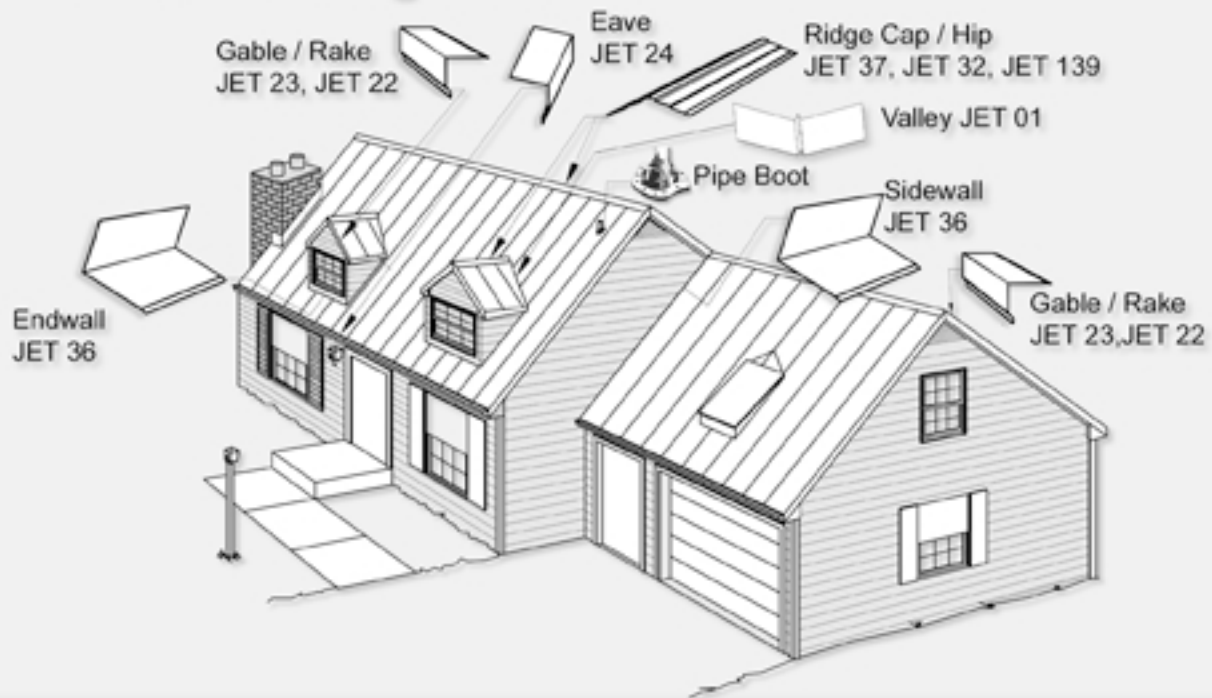

Building Trim Details

JET Metals, L.L.C. 1429 North Dave Lyle Blvd. Rock Hill, S.C. Phone: 803/325-8700 www.jetmetals.com

Residential / Agricultural

Commercial